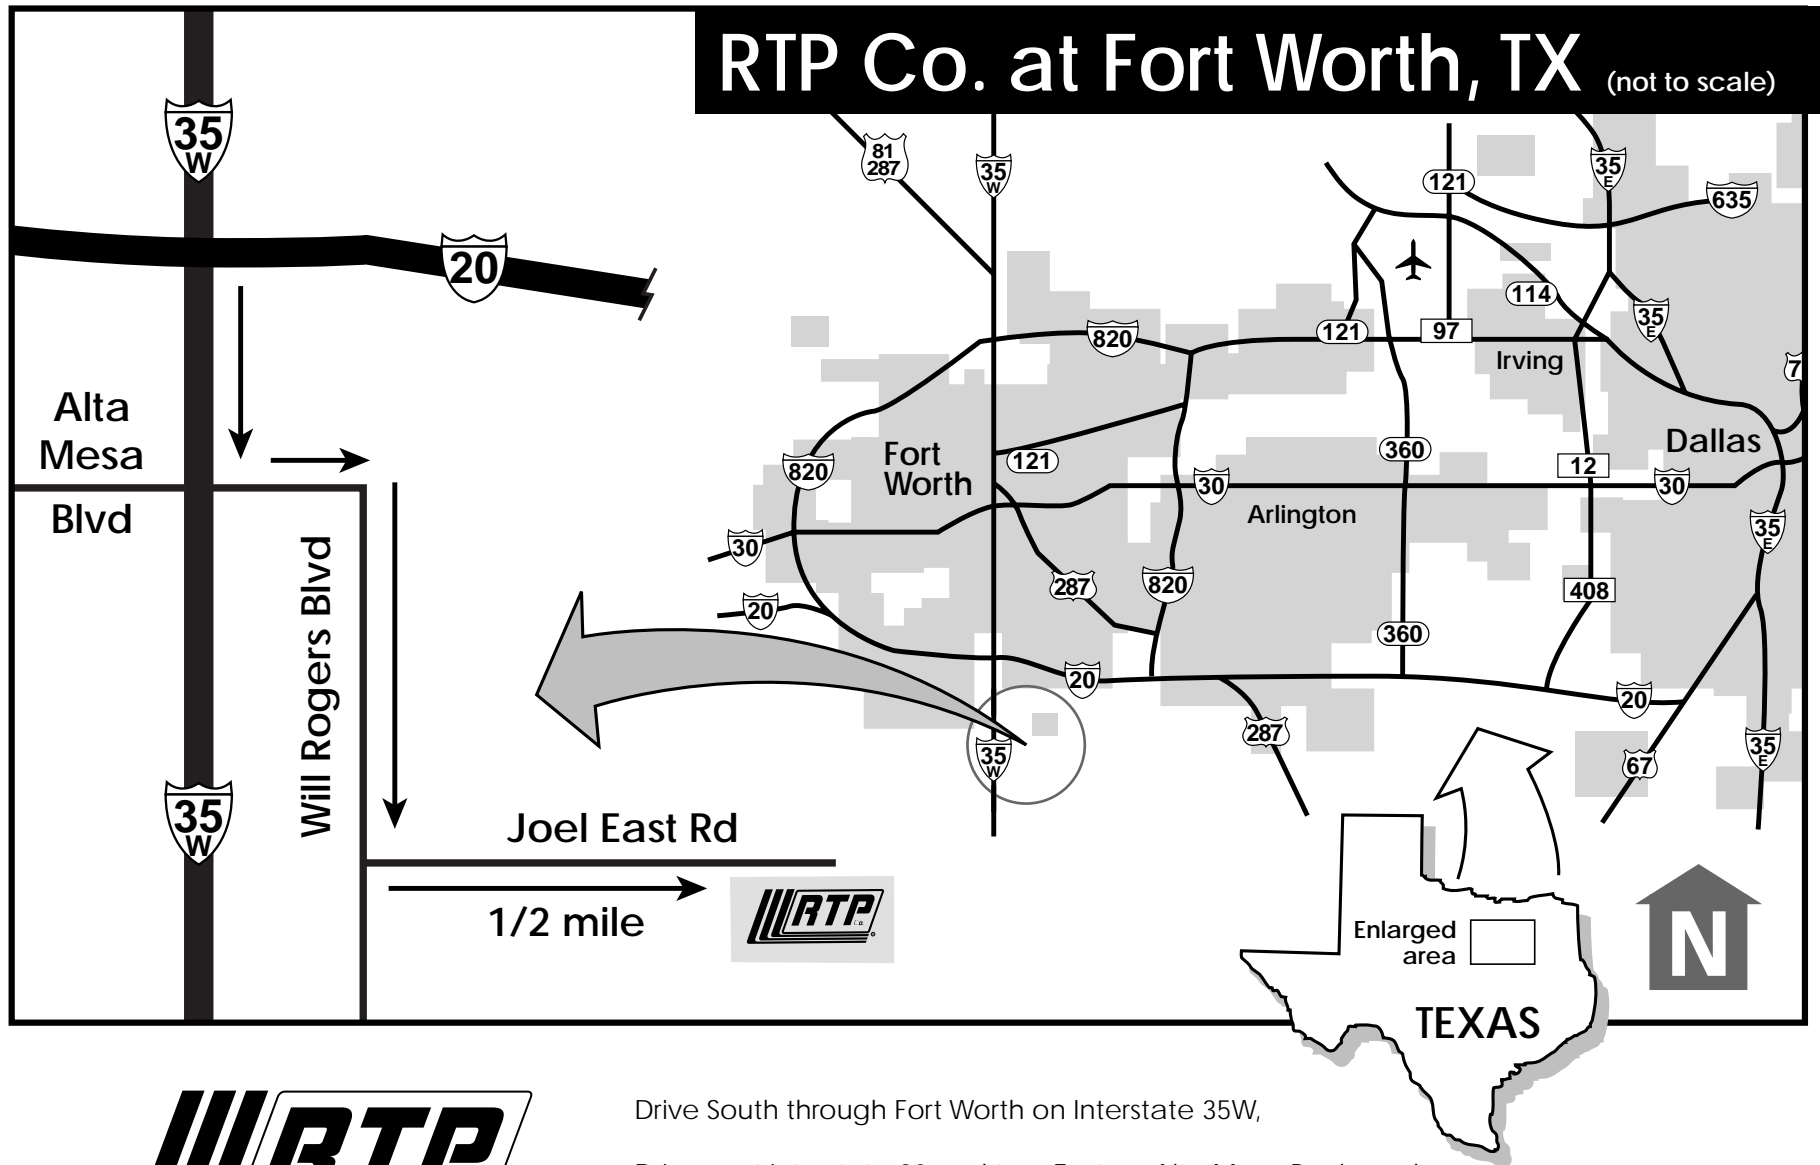

RTP Co. at Fort Worth, TX (not to scale)

RTP Company - Fort Worth
1301 Joel East Rd
Fort Worth, TX 76140
(817) 293-5880 or (800) 433-4787

Drive South through Fort Worth on Interstate 35W,
Drive past Interstate 20 and turn East on Alta Mesa Boulevard,
Turn South on Will Rogers Boulevard, then turn East on Joel East Road,
Drive about a half a mile and RTP Company will be on the South side of the road.