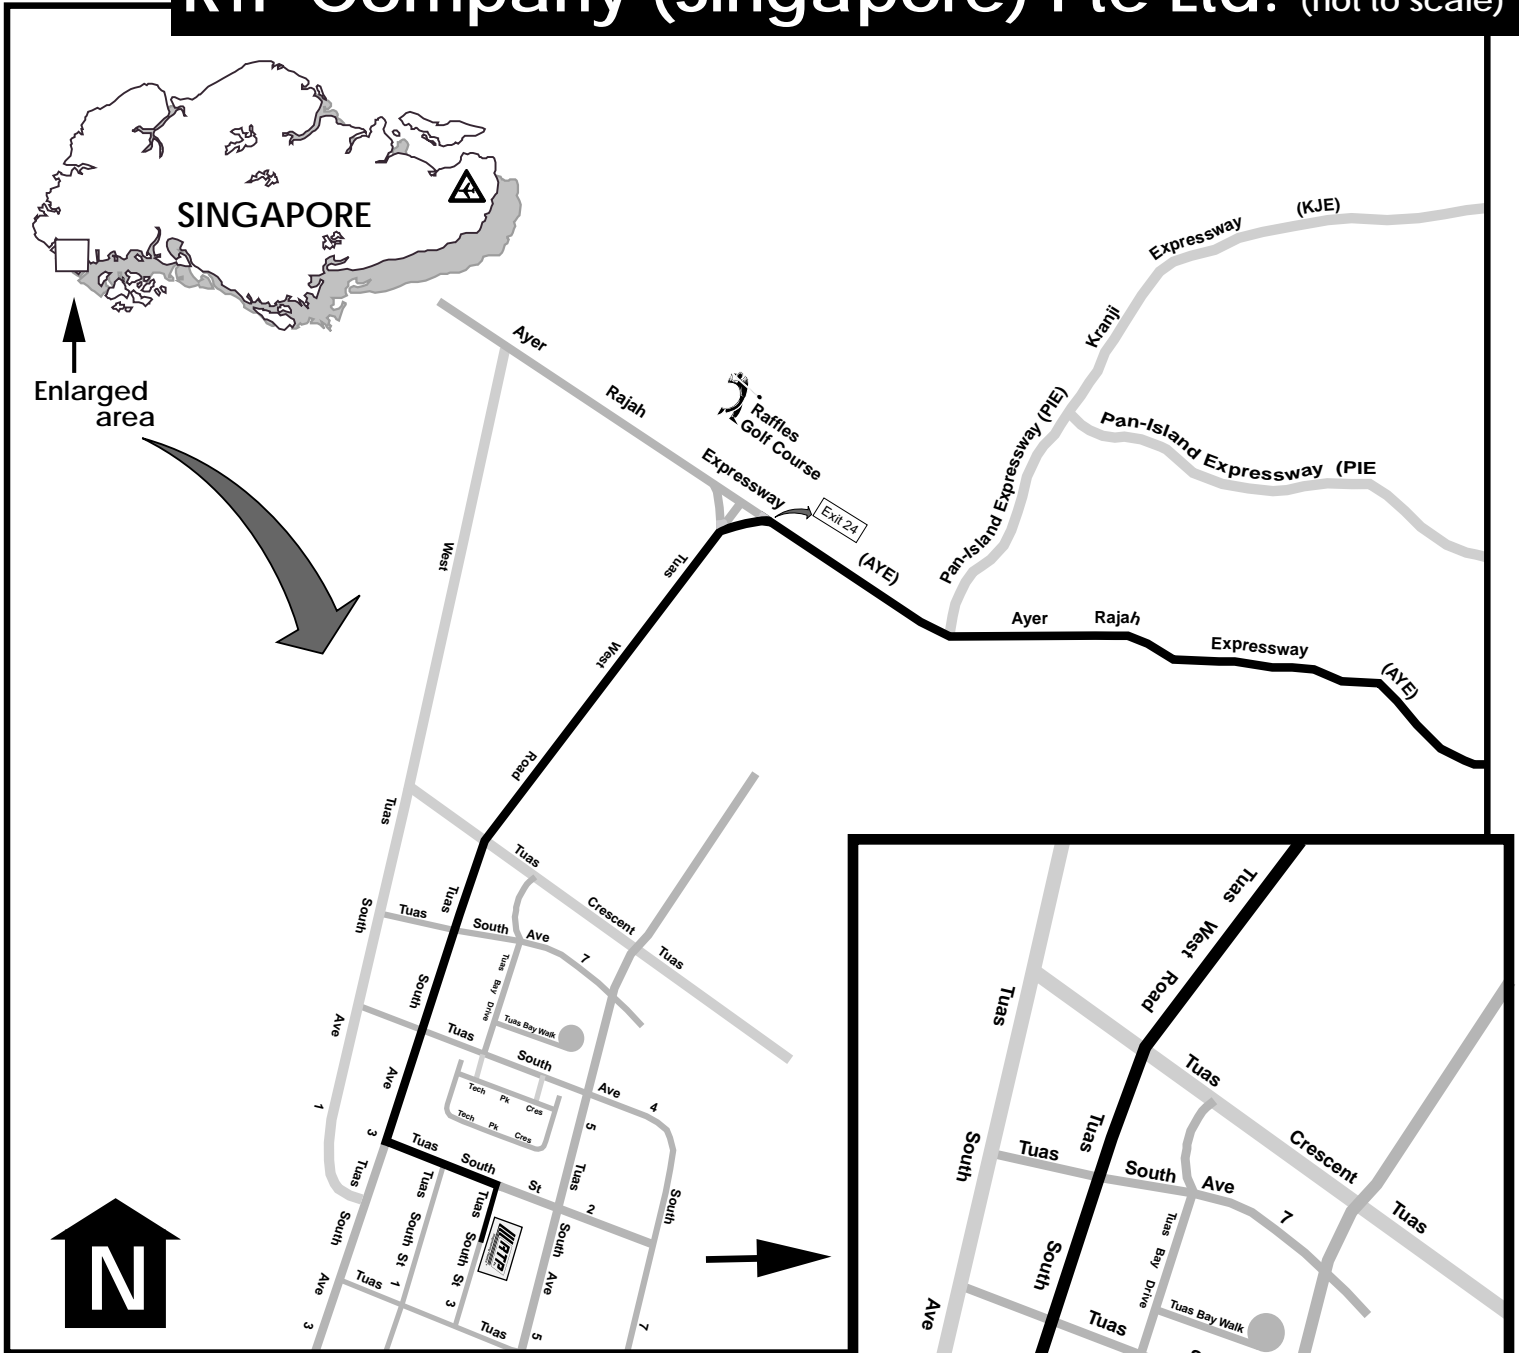

RTP Company (Singapore) Pte Ltd. (not to scale)

Route To RTP Company (Singapore) Pte Ltd.

- Go west on the AYE (Tuas)
- Exit at "Exit 24"
- Turn left at the end of the frontage road onto Tuas West Road.
- Turn left at the Tuas South St. 2 stoplight (immediately after "Citiraya" building on left.)
- Take the second right into Tuas South St. 3
RTP is the second building on the left.