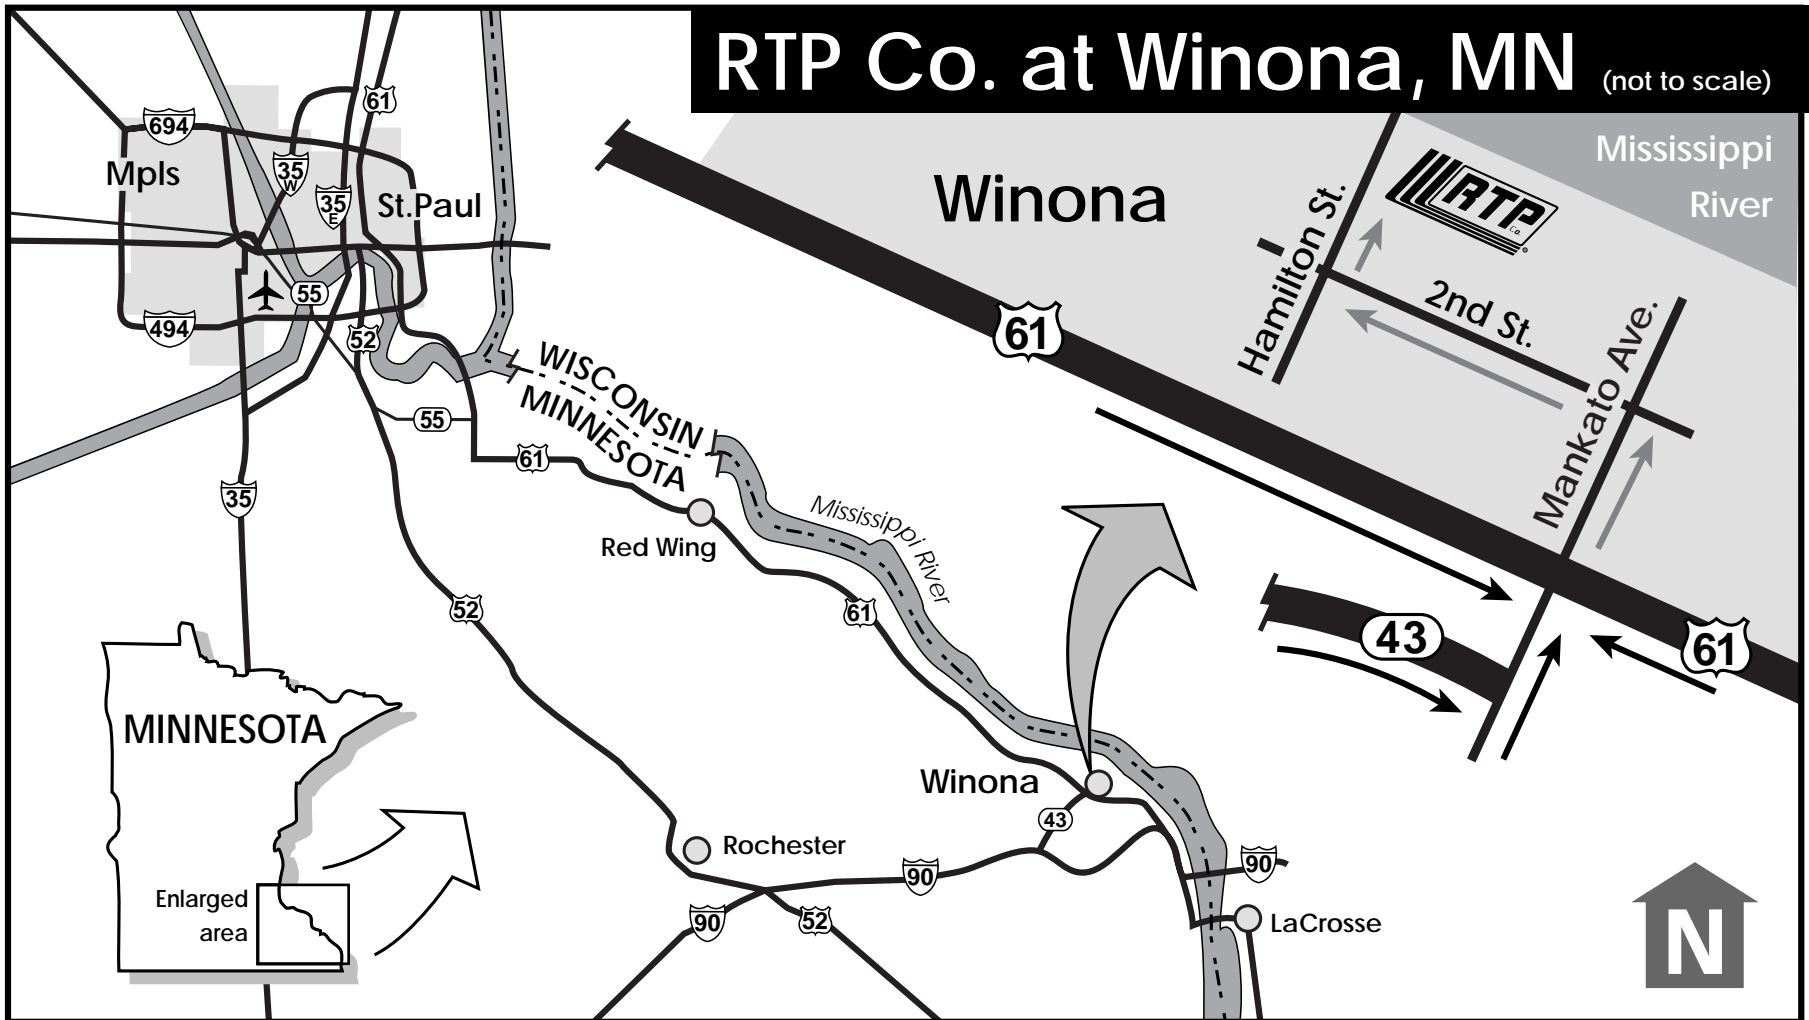

# RTP Co. at Winona, MN (not to scale)

RTP Company - Winona  
580 East Front St.  
Winona, MN 55987  
(507) 454-6900 or (800) 433-4787

Drive South out of Minneapolis International Airport on Highway 55 until US Highway 61,  
Turn right onto US Highway 61 and drive South until Winona,  
Turn left onto Mankato Ave., drive several blocks, then turn left onto 2nd Street,  
Turn right onto Hamilton Street, and RTP Company will be straight ahead.