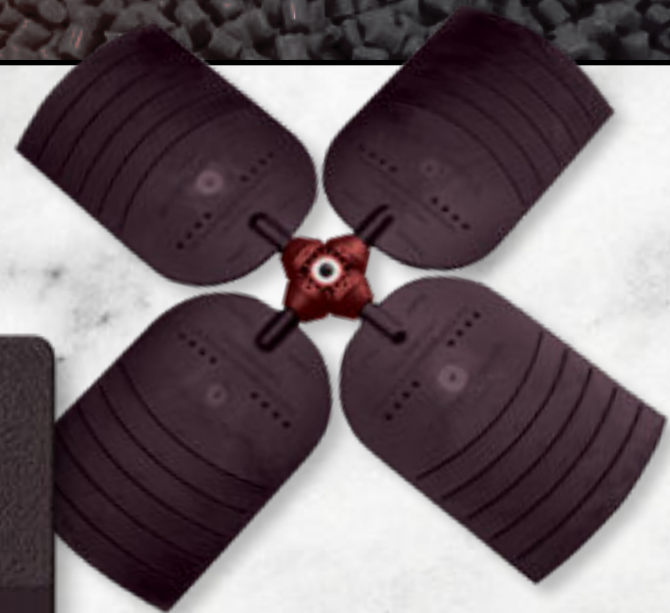

Boiled Bone Broth
S-904143 MB 8% | Polycarbonate (PC)
Pearlescent